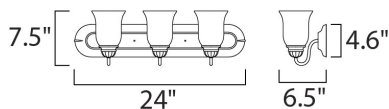

**MEASUREMENTS**

DIMENSION : 24" W x 7.5" H x 6.5" Ext  
 BACK PLATE : 24.4" W x 4.6" H  
 HANGING WEIGHT : 6.97 lb

**LAMPING**

INPUT VOLTAGE : 120V  
 LUMENS : 3,450 Rated  
 BULB : 3 x 100W Incandescent MB , 300W Total  
 BULB INCLUDED : (Not Included)  
 DIMMABLE : Standard Dimmer  
 COLOR\_TEMP : 2700K  
 LIGHTING\_DIRECTION : Both