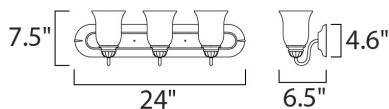

MEASUREMENTS

DIMENSION : 24" W x 7.5" H x 6.5" Ext
 BACK PLATE : 24.4" W x 4.6" H
 HANGING WEIGHT : 6.97 lb

LAMPING

INPUT VOLTAGE : 120V
 LUMENS : 3,450 Rated
 BULB : 3 x 100W Incandescent MB , 300W Total
 BULB INCLUDED : (Not Included)
 DIMMABLE : Standard Dimmer
 COLOR_TEMP : 2700K
 LIGHTING_DIRECTION : Both