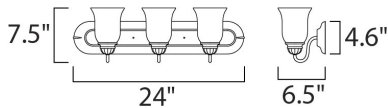

**MEASUREMENTS**

DIMENSION : 24" W x 7.5" H x 6.5" Ext  
 BACK PLATE : 24.4" W x 4.6" H  
 HANGING WEIGHT : 6.9 lb

**LAMPING**

INPUT VOLTAGE : 120V  
 LUMENS : 3,450 Rated  
 BULB : 3 x 100W Incandescent MB , 300W Total  
 BULB INCLUDED : (Not Included)  
 DIMMABLE : Standard  
 COLOR\_TEMP : 2700K  
 LIGHTING\_DIRECTION : Both