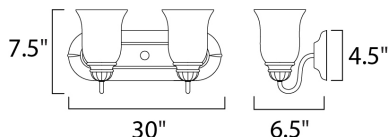

MEASUREMENTS

DIMENSION : 14" W x 7.5" H x 6.5" Ext
 BACK PLATE : 14.25" W x 4.5" H
 HANGING WEIGHT : 3.08 lb

LAMPING

INPUT VOLTAGE : 120V
 LUMENS : 2,300 Rated
 BULB : 2 x 100W Incandescent MB , 200W Total
 BULB INCLUDED : (Not Included)
 DIMMABLE : Yes
 COLOR_TEMP : 2700K
 LIGHTING_DIRECTION : Both