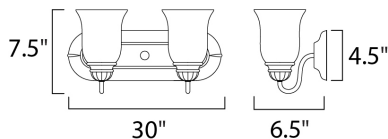

MEASUREMENTS

DIMENSION : 14" W x 7.5" H x 6.5" Ext
 BACK PLATE : 14.25" W x 4.5" H
 HANGING WEIGHT : 3.08 lb

LAMPING

INPUT VOLTAGE : 120V
 LUMENS : 2,300 Rated
 BULB : 2 x 100W Incandescent MB , 200W Total
 BULB INCLUDED : (Not Included)
 DIMMABLE : Yes
 COLOR_TEMP : 2700K
 LIGHTING_DIRECTION : Both