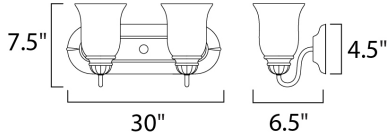

MEASUREMENTS

DIMENSION : 14" W x 7.5" H x 6.5" Ext
 BACK PLATE : 14.25" W x 4.5" H
 HANGING WEIGHT : 3.08 lb

LAMPING

INPUT VOLTAGE : 120V
 LUMENS : 2,300 Rated
 BULB : 2 x 60W Incandescent E26 Medium , 120W Total
 BULB INCLUDED : (Not Included)
 DIMMABLE : Yes
 COLOR_TEMP : 2700K