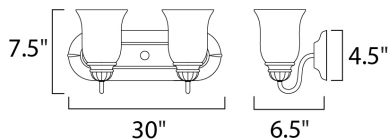

MEASUREMENTS

DIMENSION : 14" W x 7.5" H x 6.5" Ext
 BACK PLATE : 14.25" W x 4.5" H
 HANGING WEIGHT : 3.09 lb

LAMPING

INPUT VOLTAGE : 120V
 LUMENS : 2,300 Rated
 BULB : 2 x 100W Incandescent E26 Medium , 200W Total
 BULB INCLUDED : (Not Included)
 DIMMABLE : Yes
 COLOR_TEMP : 2700K
 LIGHTING_DIRECTION : Both