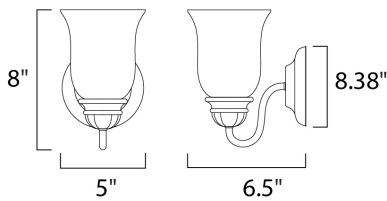

MEASUREMENTS

DIMENSION : 5" W x 8" H x 6.5" Ext
 MAX OAH : 4.63" W x 8.38" H
 HANGING WEIGHT : 1.56 lb

LAMPING

INPUT VOLTAGE : 120V
 LUMENS : 1,150 Rated
 BULB : 1 x 100W Incandescent MB , 100W Total
 BULB INCLUDED : (Not Included)
 DIMMABLE : Standard Dimmer
 COLOR_TEMP : 2700K
 LIGHTING_DIRECTION : Both