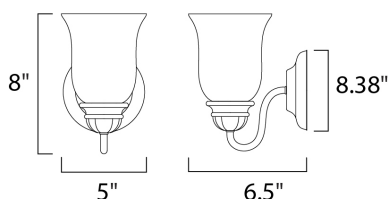

MEASUREMENTS

DIMENSION : 5" W x 8" H x 6.5" Ext
 HANGING WEIGHT : 0.32 lb

LAMPING

LUMENS : 1,150 Rated
 BULB : 1 x 100W Incandescent MB , 100W Total
 BULB INCLUDED : (Not Included)
 DIMMABLE : Standard
 COLOR_TEMP : 2700K
 LIGHTING_DIRECTION : Both