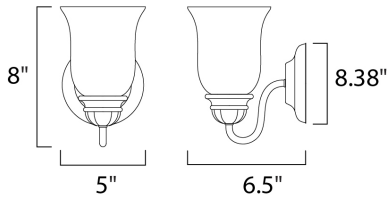

**MEASUREMENTS**

DIMENSION : 5" W x 8" H x 6.5" Ext  
 MAX OAH : 4.63" W x 8.38" H  
 HANGING WEIGHT : 1.56 lb

**LAMPING**

INPUT VOLTAGE : 120V  
 LUMENS : 1,150 Rated  
 BULB : 1 x 100W Incandescent MB , 100W Total  
 BULB INCLUDED : (Not Included)  
 DIMMABLE : Standard  
 COLOR\_TEMP : 2700K  
 LIGHTING\_DIRECTION : Both