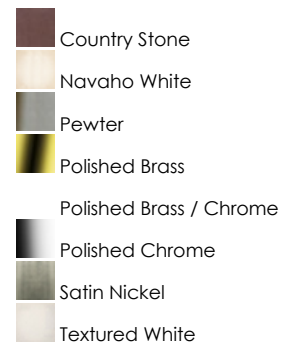

PRODUCT DESCRIPTION

When you need necessary lighting for your home, think Essential first. Essential collection's selection of traditional, transitional and contemporary lighting focuses on simple design to brighten up any room. Fixtures come in choice of Country Stone, Oil Rubbed Bronze, Pewter, Polished Brass, Polished Chrome and Satin Nickel to meet your specific design requirements.

MEASUREMENTS

DIMENSION : 60" W x 4.75" H x 5" Ext
BACK PLATE : 4" W x 55.5" H
HANGING WEIGHT : 5.94 lb

LAMPING

LUMENS : 11,500 Rated
BULB : 1 x 100W Incandescent MB , 1000W Total
BULB INCLUDED : (Not Included)
DIMMABLE : Standard
COLOR_TEMP : 2700K
LIGHTING_DIRECTION : Both

FINISHES OPTION

MATERIAL

Iron

RATINGS

Damp Location

ADDITIONAL

INSTALL UP/DOWN: Both
RATED LIFE 2500 Hours
OPERATING TEMPERATURE:
-20°C (-4°F), 40°C (104°F)

Always consult a qualified electrician before installing any lighting product.