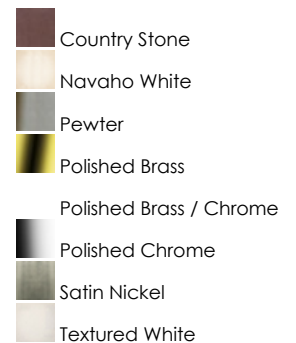

FINISHES OPTION

MATERIAL

Iron

RATINGS

Damp Location

ADDITIONAL

INSTALL UP/DOWN: Both
RATED LIFE 2500 Hours
OPERATING TEMPERATURE:
-20°C (-4°F), 40°C (104°F)

Always consult a qualified electrician before installing any lighting product.