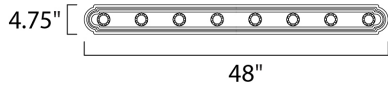

MEASUREMENTS

DIMENSION : 48" W x 4.75" H x 5" Ext
 BACK PLATE : 4" W x 43.5" H x 2.3" HCO
 HANGING WEIGHT : 4.3 lb

LAMPING

INPUT VOLTAGE : 120V
 LUMENS : 9,200 Rated
 BULB : 8 x 60W Incandescent E26 Medium , 480W Total
 BULB INCLUDED : (Not Included)
 DIMMABLE : Yes