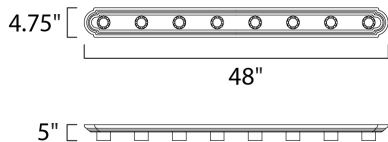

**MEASUREMENTS**

DIMENSION : 48" W x 4.75" H x 5" Ext  
 BACK PLATE : 4" W x 43.5" H  
 HANGING WEIGHT : 4.3 lb

**LAMPING**

LUMENS : 9,200 Rated  
 BULB : 8 x 100W Incandescent MB , 800W Total  
 BULB INCLUDED : (Not Included)  
 DIMMABLE : Yes  
 COLOR\_TEMP : 2700K  
 LIGHTING\_DIRECTION : Both