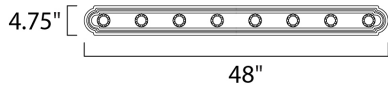

**MEASUREMENTS**

DIMENSION : 48" W x 4.75" H x 5" Ext  
 BACK PLATE : 4" W x 43.5" H  
 HANGING WEIGHT : 4.3 lb

**LAMPING**

LUMENS : 9,200 Rated  
 BULB : 8 x 100W Incandescent MB , 800W Total  
 BULB INCLUDED : (Not Included)  
 DIMMABLE : Yes  
 COLOR\_TEMP : 2700K  
 LIGHTING\_DIRECTION : Both