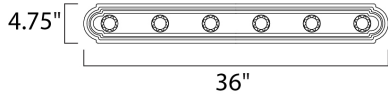

MEASUREMENTS

DIMENSION : 36" W x 4.75" H x 5" Ext
 BACK PLATE : 4" W x 32" H x 2.3" HCO
 HANGING WEIGHT : 2.88 lb

LAMPING

INPUT VOLTAGE : 120V
 LUMENS : 6,900 Rated
 BULB : 6 x 60W Incandescent E26 Medium , 360W Total
 BULB INCLUDED : (Not Included)
 DIMMABLE : Yes