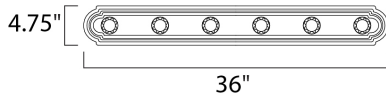

MEASUREMENTS

DIMENSION : 36" W x 4.75" H x 5" Ext
 BACK PLATE : 4" W x 32" H x 2.3" HCO
 HANGING WEIGHT : 2.88 lb

LAMPING

INPUT VOLTAGE : 120V
 LUMENS : 6,900 Rated
 BULB : 6 x 60W Incandescent E26 Medium , 360W Total
 BULB INCLUDED : (Not Included)
 DIMMABLE : Yes