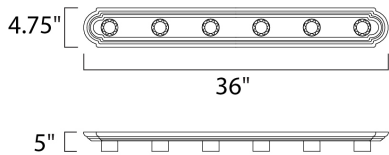

MEASUREMENTS

HANGING WEIGHT : 2.88 lb

LAMPING

BULB : W , 0W Total

DIMMABLE : Yes

FINISHES OPTION

-  Country Stone
-  Navaho White
-  Oil Rubbed Bronze
-  Pewter
-  Polished Brass
-  Polished Brass / Chrome
-  Polished Chrome
-  Satin Nickel
-  Textured White