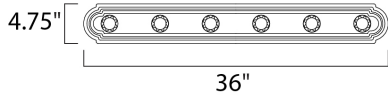

MEASUREMENTS

DIMENSION : 36" W x 4.75" H x 5" Ext
 BACK PLATE : 4" W x 32" H x 2.3" HCO
 HANGING WEIGHT : 2.88 lb

LAMPING

LUMENS : 6,900 Rated
 BULB : 6 x 100W Incandescent MB , 600W Total
 BULB INCLUDED : (Not Included)
 DIMMABLE : Yes
 COLOR_TEMP : 2700K
 LIGHTING_DIRECTION : Both