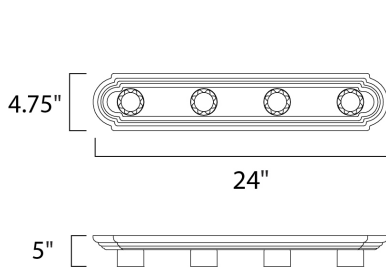

MEASUREMENTS

DIMENSION : 24" W x 4.75" H x 5" Ext
 BACK PLATE : 4.75" W x 24" H x 2.3" HCO
 HANGING WEIGHT : 1.76 lb

LAMPING

INPUT VOLTAGE : 120V
 LUMENS : 4,600 Rated
 BULB : 4 x 60W Incandescent E26 Medium , 240W Total
 BULB INCLUDED : (Not Included)
 DIMMABLE : Yes