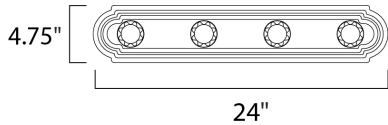

**MEASUREMENTS**

DIMENSION : 24" W x 4.75" H x 5" Ext  
 BACK PLATE : 4.75" W x 24" H x 2.3" HCO  
 HANGING WEIGHT : 1.76 lb

**LAMPING**

LUMENS : 4,600 Rated  
 BULB : 4 x 60W Incandescent E26 Medium , 240W Total  
 BULB INCLUDED : (Not Included)  
 DIMMABLE : Yes  
 COLOR\_TEMP : 2700K  
 LIGHTING\_DIRECTION : Both