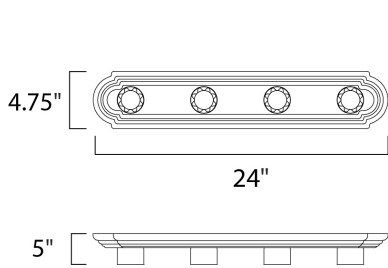

MEASUREMENTS

DIMENSION : 24" W x 4.75" H x 5" Ext
 BACK PLATE : 4.75" W x 24" H x 2.3" HCO
 HANGING WEIGHT : 1.76 lb

LAMPING

INPUT VOLTAGE : 120V
 LUMENS : 4,600 Rated
 BULB : 4 x 60W Incandescent E26 Medium , 240W Total
 BULB INCLUDED : (Not Included)
 DIMMABLE : Yes