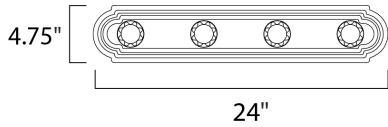

MEASUREMENTS

DIMENSION : 24" W x 4.75" H x 5" Ext
 BACK PLATE : 4.75" W x 24" H
 HANGING WEIGHT : 1.76 lb

LAMPING

LUMENS : 4,600 Rated
 BULB : 4 x 100W Incandescent MB , 400W Total
 BULB INCLUDED : (Not Included)
 DIMMABLE : Yes
 COLOR_TEMP : 2700K
 LIGHTING_DIRECTION : Both