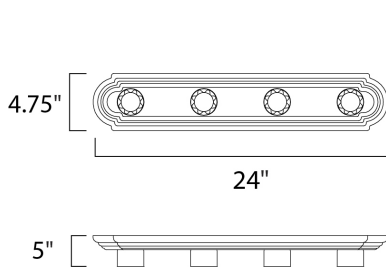

MEASUREMENTS

DIMENSION : 24" W x 4.75" H x 5" Ext
 BACK PLATE : 4.75" W x 24" H x 2.3" HCO
 HANGING WEIGHT : 1.76 lb

LAMPING

INPUT VOLTAGE : 120V
 LUMENS : 4,600 Rated
 BULB : 4 x 60W Incandescent E26 Medium , 240W Total
 BULB INCLUDED : (Not Included)
 DIMMABLE : Yes