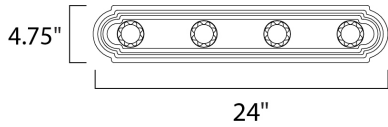

MEASUREMENTS

DIMENSION : 24" W x 4.75" H x 5" Ext
 BACK PLATE : 4.75" W x 24" H x 2.3" HCO
 HANGING WEIGHT : 1.76 lb

LAMPING

LUMENS : 4,600 Rated
 BULB : 4 x 60W Incandescent E26 Medium , 240W Total
 BULB INCLUDED : (Not Included)
 DIMMABLE : Yes
 COLOR_TEMP : 2700K
 LIGHTING_DIRECTION : Both