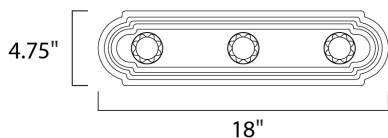

MEASUREMENTS

DIMENSION : 18" W x 4.75" H x 5" Ext
 BACK PLATE : 4" W x 14" H x 2.3" HCO
 HANGING WEIGHT : 1.28 lb

LAMPING

INPUT VOLTAGE : 120V
 LUMENS : 3,450 Rated
 BULB : 3 x 60W Incandescent E26 Medium , 180W Total
 BULB INCLUDED : (Not Included)
 DIMMABLE : Yes

FINISHES OPTION

-  Country Stone
-  Oil Rubbed Bronze
-  Pewter
-  Polished Brass
-  Polished Brass / Chrome
-  Polished Chrome
-  Satin Nickel

MATERIAL

Steel

RATINGS

cETLus
 Damp Location

ADDITIONAL

INSTALL UP/DOWN: Up/Dn
 RATED LIFE 2500 Hours
 OPERATING TEMPERATURE:
 -20°C (-4°F), 40°C (104°F)