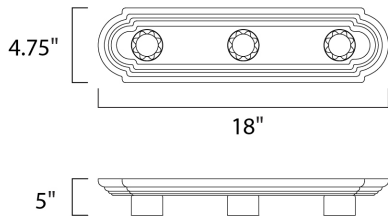

MEASUREMENTS

DIMENSION : 18" W x 4.75" H x 5" Ext
 BACK PLATE : 4" W x 14" H
 HANGING WEIGHT : 1.28 lb

LAMPING

LUMENS : 3,450 Rated
 BULB : 3 x 100W Incandescent MB , 300W Total
 BULB INCLUDED : (Not Included)
 DIMMABLE : Yes
 COLOR_TEMP : 2700K
 LIGHTING_DIRECTION : Both