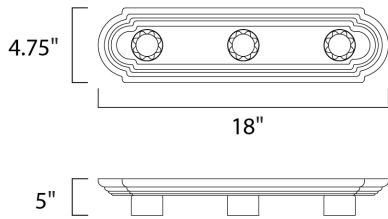

MEASUREMENTS

DIMENSION : 18" W x 4.75" H x 5" Ext
 BACK PLATE : 4" W x 14" H x 2.3" HCO
 HANGING WEIGHT : 1.28 lb

LAMPING

LUMENS : 3,450 Rated
 BULB : 3 x 100W Incandescent MB , 300W Total
 BULB INCLUDED : (Not Included)
 DIMMABLE : Yes
 COLOR_TEMP : 2700K
 LIGHTING_DIRECTION : Both