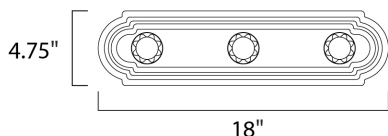

**MEASUREMENTS**

DIMENSION : 18" W x 4.75" H x 5" Ext  
 BACK PLATE : 4" W x 14" H x 2.3" HCO  
 HANGING WEIGHT : 1.28 lb

**LAMPING**

INPUT VOLTAGE : 120V  
 LUMENS : 3,450 Rated  
 BULB : 3 x 60W Incandescent E26 Medium , 180W Total  
 BULB INCLUDED : (Not Included)  
 DIMMABLE : Yes