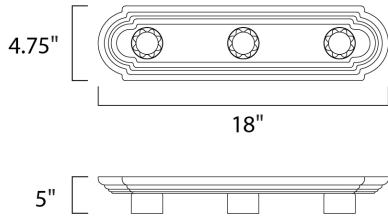

MEASUREMENTS

DIMENSION : 18" W x 4.75" H x 5" Ext
 BACK PLATE : 4" W x 14" H
 HANGING WEIGHT : 1.28 lb

LAMPING

LUMENS : 3,450 Rated
 BULB : 3 x 100W Incandescent MB , 300W Total
 BULB INCLUDED : (Not Included)
 DIMMABLE : Yes
 COLOR_TEMP : 2700K
 LIGHTING_DIRECTION : Both