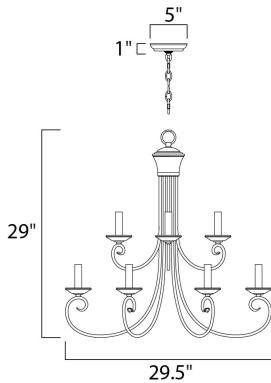

**PRODUCT DESCRIPTION**

Simple yet stylish, this collection is perfect for any decor. Offered in Oil Rubbed Bronze or Satin Nickel finishes.

**MEASUREMENTS**

DIMENSION : 29.5" W x 29" H  
 CANOPY : 5" W x 1" H x 5" L  
 HANGING WEIGHT : 10.14 lb