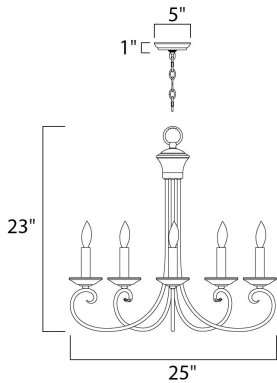

PRODUCT DESCRIPTION

Simple yet stylish, this collection is perfect for any decor. Offered in Oil Rubbed Bronze or Satin Nickel finishes.

MEASUREMENTS

DIMENSION : 25" W x 23" H
 MAX OAH : 59" OAH
 CANOPY : 5" W x 1" H
 HANGING WEIGHT : 6.19 lb