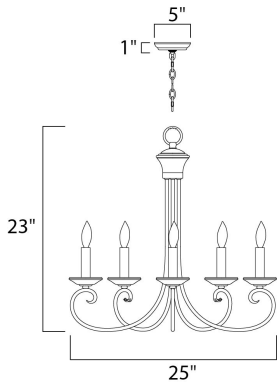

PRODUCT DESCRIPTION

Simple yet stylish, this collection is perfect for any decor. Offered in Oil Rubbed Bronze or Satin Nickel finishes.

MEASUREMENTS

DIMENSION : 25" W x 23" H
 CANOPY : 5" W x 1" H x 5" L
 HANGING WEIGHT : 6.19 lb