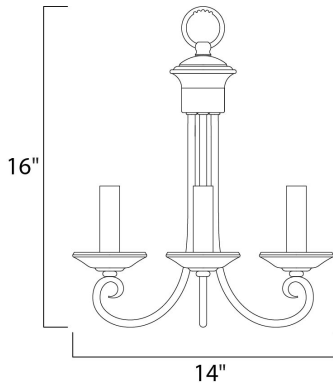

PRODUCT DESCRIPTION

Simple yet stylish, this collection is perfect for any decor. Offered in Oil Rubbed Bronze or Satin Nickel finishes.

MEASUREMENTS

DIMENSION : 14" W x 16" H
 MAX OAH : 52" OAH
 CANOPY : 5" W x 1" H
 HANGING WEIGHT : 3.66 lb