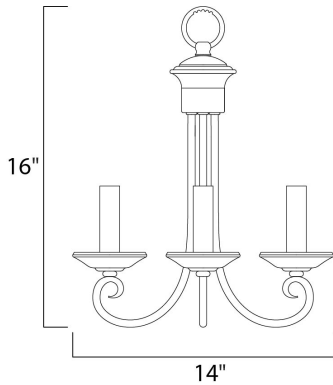

PRODUCT DESCRIPTION

Simple yet stylish, this collection is perfect for any decor. Offered in Oil Rubbed Bronze or Satin Nickel finishes.

MEASUREMENTS

DIMENSION : 14" W x 16" H
 HANGING WEIGHT : 3.66 lb

LAMPING