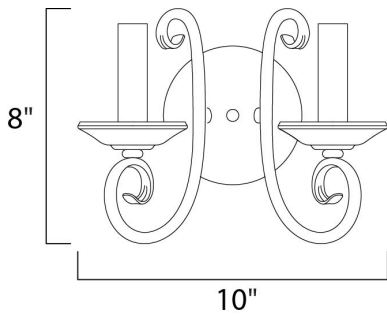

PRODUCT DESCRIPTION

Simple yet stylish, this collection is perfect for any decor. Offered in Oil Rubbed Bronze or Satin Nickel finishes.

MEASUREMENTS

DIMENSION : 10" W x 8" H x 6" Ext
 HANGING WEIGHT : 1.32 lb