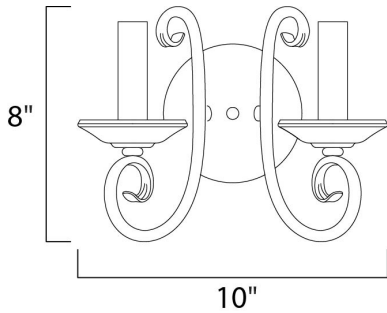

PRODUCT DESCRIPTION

Simple yet stylish, this collection is perfect for any decor. Offered in Oil Rubbed Bronze or Satin Nickel finishes.

MEASUREMENTS

DIMENSION : 10" W x 8" H x 6" Ext
 MAX OAH : x 5" W x 5" H
 HANGING WEIGHT : 1.32 lb