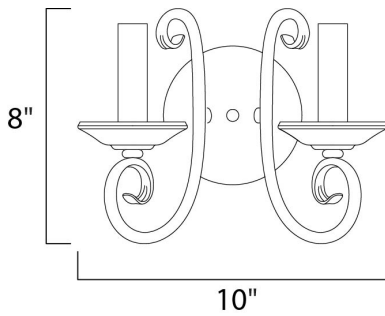

PRODUCT DESCRIPTION

Simple yet stylish, this collection is perfect for any decor. Offered in Oil Rubbed Bronze or Satin Nickel finishes.

MEASUREMENTS

DIMENSION : 10" W x 8" H x 6" Ext
 MAX OAH : 5" W x 5" H
 HANGING WEIGHT : 1.32 lb

LAMPING

INPUT VOLTAGE : 120V
 LUMENS : 1,344 Rated
 BULB : 2 x 60W Incandescent E12 Candelabra , 120W Total
 BULB INCLUDED : (Not Included)
 DIMMABLE : Yes
 LIGHTING_DIRECTION : Up

FINISHES OPTION

-  Oil Rubbed Bronze
-  Polished Nickel
-  Satin Nickel