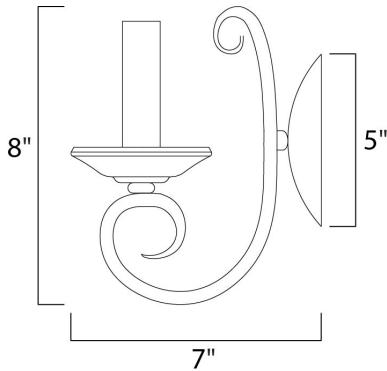

**PRODUCT DESCRIPTION**

Simple yet stylish, this collection is perfect for any decor. Offered in Oil Rubbed Bronze or Satin Nickel finishes.

**MEASUREMENTS**

DIMENSION : 5" W x 8" H x 7" Ext  
 MAX OAH : 5" W x 5" H  
 HANGING WEIGHT : 0.79 lb