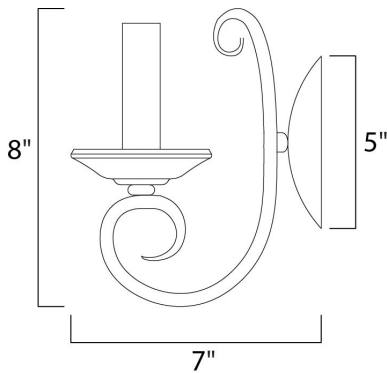

PRODUCT DESCRIPTION

Simple yet stylish, this collection is perfect for any decor. Offered in Oil Rubbed Bronze or Satin Nickel finishes.

MEASUREMENTS

DIMENSION : 5" W x 8" H x 7" Ext
 MAX OAH : x 5" W x 5" H
 HANGING WEIGHT : 0.79 lb