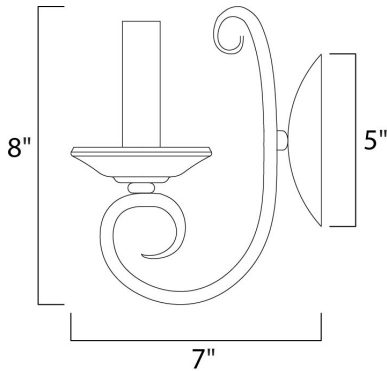

PRODUCT DESCRIPTION

Simple yet stylish, this collection is perfect for any decor. Offered in Oil Rubbed Bronze or Satin Nickel finishes.

MEASUREMENTS

DIMENSION : 5" W x 8" H x 7" Ext
 MAX OAH : 5" W x 5" H
 HANGING WEIGHT : 0.79 lb