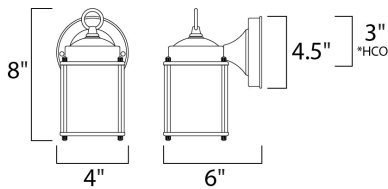

\*height from center of outlet to the top of the fixture

**MEASUREMENTS**

- DIMENSION : 4.5" W x 8" H x 6" Ext
- BACK PLATE : 4.5" W x 4.5" H x 3" HCO
- HANGING WEIGHT : 1.45 lb

**LAMPING**

- INPUT VOLTAGE : 120V
- LUMENS : 672 Rated
- BULB : 1 x 60W Incandescent MB , 60W Total
- BULB INCLUDED : (Not Included)
- DIMMABLE : Yes
- COLOR\_TEMP : 2700K