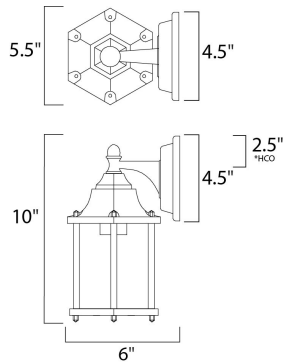

PRODUCT DESCRIPTION

MEASUREMENTS

DIMENSION : 5.5" W x 10" H x 6" Ext
BACK PLATE : 4.5" W x 4.5" H x 2.5" HCO
HANGING WEIGHT : 2.2 lb

LAMPING

INPUT VOLTAGE : 120V
LUMENS : 455 Rated
BULB : 1 x 9W LED E26 Medium , 9W Total
BULB INCLUDED : (Included)
DIMMABLE : Triac CL
CRI : 90+ CRI
COLOR_TEMP : 3000K

FINISHES OPTION

- Black
- Empire Bronze
- Rust Patina

GLASS

Frosted FT

MATERIAL

Die Cast Aluminum

RATINGS

cETLus
Wet Location
JA8 Bulb In

ADDITIONAL

RATED LIFE 25000 Hours
OPERATING TEMPERATURE:
-20°C (-4°F), 40°C (104°F)

Always consult a qualified electrician before installing any lighting product.