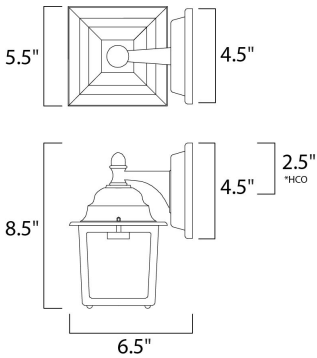

PRODUCT DESCRIPTION

MEASUREMENTS

DIMENSION : 5.5" W x 8.5" H x 6.5" Ext
BACK PLATE : 4.5" W x 4.5" H x 2.5" HCO
HANGING WEIGHT : 1.87 lb

LAMPING

INPUT VOLTAGE : 120V
LUMENS : 455 Rated
BULB : 1 x 9W LED E26 Medium , 9W Total
BULB INCLUDED : (Included)
DIMMABLE : Triac CL
CRI : 90+ CRI
COLOR_TEMP : 3000K

FINISHES OPTION

- Black
- Empire Bronze
- Rust Patina

GLASS

Frosted FT

MATERIAL

Die Cast Aluminum

RATINGS

cETLus
Wet Location
JA8 Bulb In

ADDITIONAL

INCANDESCENT WATTS:
RATED LIFE 25000 Hours
OPERATING TEMPERATURE:
-20°C (-4°F), 40°C (104°F)

Always consult a qualified electrician before installing any lighting product.