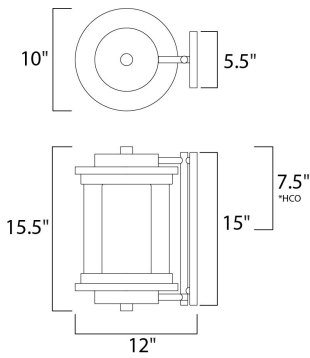

PRODUCT DESCRIPTION

MEASUREMENTS

DIMENSION : 10" W x 15.5" H x 12" Ext
BACK PLATE : 5.5" W x 15" H x 7.5" HCO
HANGING WEIGHT : 11.8 lb

LAMPING

INPUT VOLTAGE : 120V
LUMENS : 1,100 Rated
BULB : 1 x 12W LED E26 Medium , 12W Total
BULB INCLUDED : (Included)
DIMMABLE : Triac CL
CRI : 90+ CRI
COLOR_TEMP : 3000K

FINISHES OPTION

Anthracite

GLASS

Clear and Frosted CLFT

MATERIAL

Die Cast Aluminum

RATINGS

cETLus
Wet Location
JA8 Bulb In

ADDITIONAL

INCANDESCENT WATTS:
RATED LIFE 25000 Hours
OPERATING TEMPERATURE:
-20°C (-4°F), 40°C (104°F)

Always consult a qualified electrician before installing any lighting product.