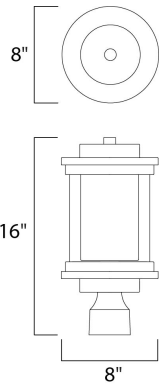

PRODUCT DESCRIPTION

MEASUREMENTS

DIMENSION : 8" L x 8" W x 16" H
 HANGING WEIGHT : 6.7 lb

LAMPING

INPUT VOLTAGE : 120V
 LUMENS : 800 Rated
 BULB : 1 x 9W LED E26 Medium , 9W Total
 BULB INCLUDED : (Included)
 DIMMABLE : Triac CL
 CRI : 90+ CRI
 COLOR_TEMP : 3000K