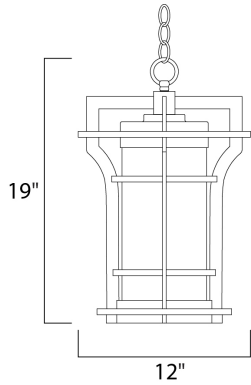

**PRODUCT DESCRIPTION**

**MEASUREMENTS**

DIMENSION : 12" L x 12" W x 19" H  
 HANGING WEIGHT : 13.2 lb

**LAMPING**

INPUT VOLTAGE : 120V  
 LUMENS : 1,000 Rated  
 BULB : 1 x 12W LED E26 Medium , 12W Total  
 BULB INCLUDED : (Included)  
 DIMMABLE : Triac CL  
 CRI : 90+ CRI  
 COLOR\_TEMP : 3000K

**FINISHES OPTION**

 Black Oxide

**GLASS**

Water Glass WG

**MATERIAL**

Die Cast Aluminum

**RATINGS**

cETLus  
 Damp Location  
 JA8 Bulb In