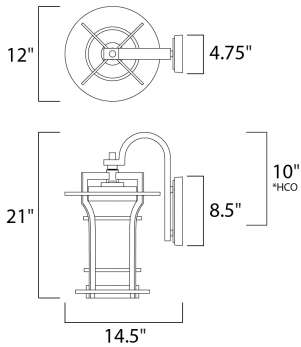

PRODUCT DESCRIPTION

MEASUREMENTS

DIMENSION : 12" W x 21" H x 14.5" Ext
BACK PLATE : 4.75" W x 8.5" H x 10" HCO
HANGING WEIGHT : 14.5 lb

LAMPING

INPUT VOLTAGE : 120V
LUMENS : 1,000 Rated
BULB : 1 x 12W LED E26 Medium , 12W Total
BULB INCLUDED : (Included)
DIMMABLE : Triac CL
CRI : 90+ CRI
COLOR_TEMP : 3000K

FINISHES OPTION

Black Oxide

GLASS

Water Glass WG

MATERIAL

Die Cast Aluminum

RATINGS

cETLus
Wet Location
JA8 Bulb In

ADDITIONAL

INCANDESCENT WATTS:
RATED LIFE 25000 Hours
OPERATING TEMPERATURE:
-20°C (-4°F), 40°C (104°F)

Always consult a qualified electrician before installing any lighting product.