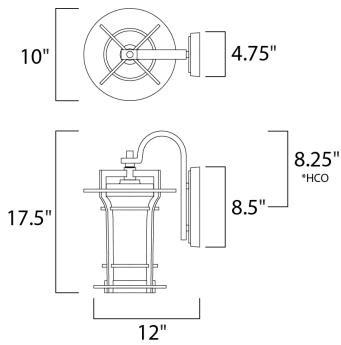

PRODUCT DESCRIPTION

MEASUREMENTS

DIMENSION : 10" W x 17.5" H x 12" Ext
BACK PLATE : 4.75" W x 8.5" H x 8.25" HCO
HANGING WEIGHT : 9.9 lb

LAMPING

INPUT VOLTAGE : 120V
LUMENS : 800 Rated
BULB : 1 x 9W LED E26 Medium , 9W Total
BULB INCLUDED : (Included)
DIMMABLE : Triac CL
CRI : 90+ CRI
COLOR_TEMP : 3000K

FINISHES OPTION

Black Oxide

GLASS

Water Glass WG

MATERIAL

Die Cast Aluminum

RATINGS

cETLus
Wet Location
JA8 Bulb In

ADDITIONAL

INCANDESCENT WATTS:
RATED LIFE 25000 Hours
OPERATING TEMPERATURE:
-20°C (-4°F), 40°C (104°F)

Always consult a qualified electrician before installing any lighting product.