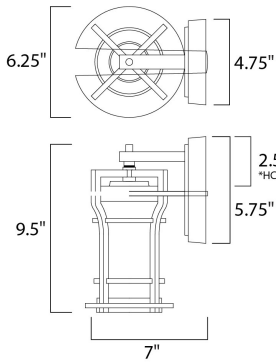

PRODUCT DESCRIPTION

MEASUREMENTS

DIMENSION : 6.25" W x 9.5" H x 7" Ext
BACK PLATE : 4.25" W x 5" H x 2.5" HCO
HANGING WEIGHT : 3.96 lb

LAMPING

INPUT VOLTAGE : 120V
LUMENS : 800 Rated
BULB : 1 x 9W LED E26 Medium , 9W Total
BULB INCLUDED : (Included)
DIMMABLE : Triac CL
CRI : 90+ CRI
COLOR_TEMP : 3000K

FINISHES OPTION

Black Oxide

GLASS

Water Glass WG

MATERIAL

Die Cast Aluminum

RATINGS

cETLus
Wet Location
JA8 Bulb In

ADDITIONAL

INCANDESCENT WATTS:
RATED LIFE 25000 Hours
OPERATING TEMPERATURE:
-20°C (-4°F), 40°C (104°F)

Always consult a qualified electrician before installing any lighting product.